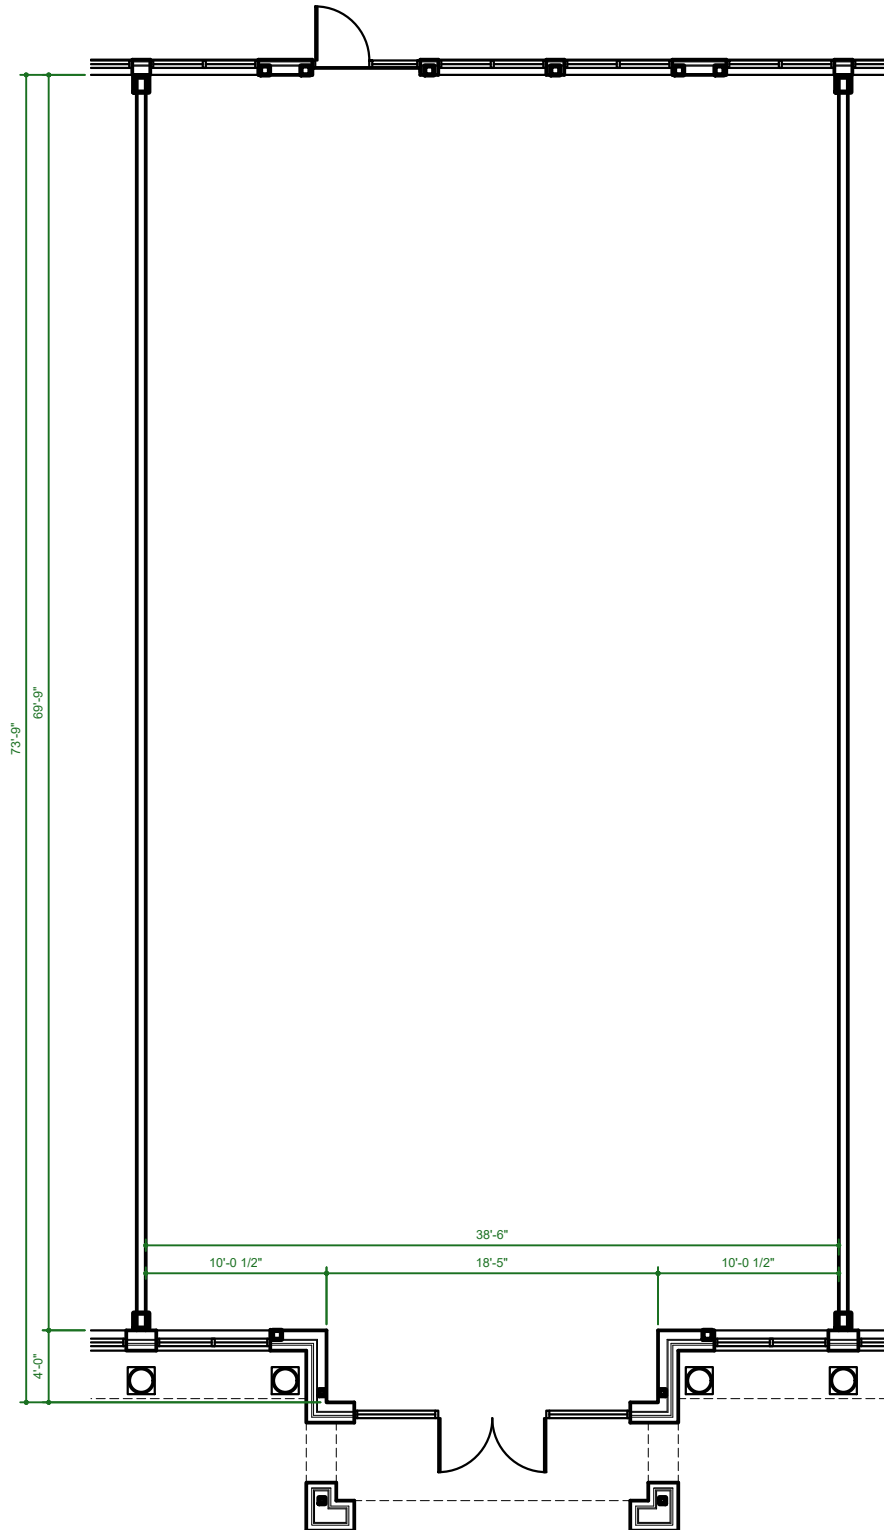

FIRST FLOOR TENANT SUITE

25 OCTOBER 2022